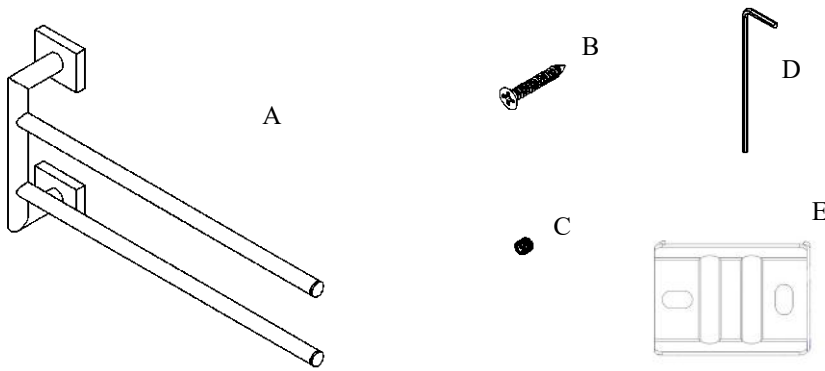

Exhilarating by Design

Volkano Crater Swivelling Towel Bar

Installation Guide

Code: V62453, V62454, V62455

Parts Included	QTY
A - Towel Bar	1
B - Screw	4
C - Set Screw	2
D - Allen Key	1
E - Bracket	2

Model #	Description	Finish	Weight (lb)	WxHxD (mm)	WxHxD (Inches)	Metal Type
V62453	Crater Swivelling Towel Bar	Chrome	1.54	425 x 201 x 71	16.75 x 8 x 2.75	Brass
V62454	Crater Swivelling Towel Bar	Brushed Nickel	1.54	425 x 201 x 71	16.75 x 8 x 2.75	Brass
V62455	Crater Swivelling Towel Bar	Matte Black	1.54	425 x 201 x 71	16.75 x 8 x 2.75	Brass